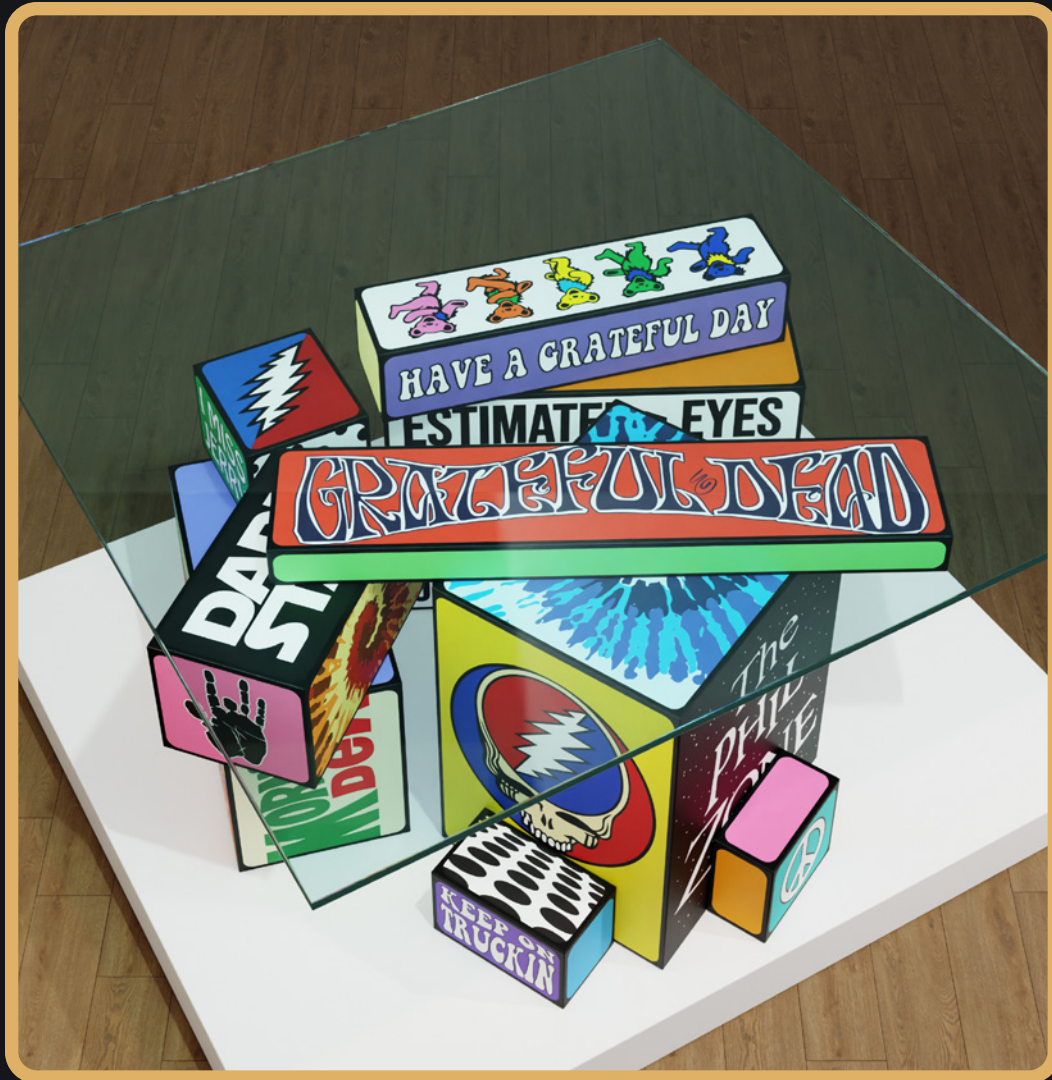

i need a miracle!

72" x 56" x 14"
Acrylic paint
on skateboards

i need a miracle!

72" x 56" x 14"
Acrylic paint
on skateboards

"A trio of Grateful Dead inspired table pedestals"

Left to right

china cat
10"x10"x23"

16"x9"x16"
Acrylic paint on wood
boxes

EDITION OF 11

sugaree

16"x9"x16"
Acrylic paint on wood
boxes

EDITION OF 11

sugar magnolia

9"x12"x23"
Acrylic paint on wood
boxes

Glass not included and size varies

sunshine
daydream

18" high
glass appx 42" x 38"
Acrylic paint
on wood boxes

sunshine
daydream

18" high
glass appx 42" x 38"
Acrylic paint
on wood boxes

"Should you want one of these beautiful Grateful Dead coffee tables, I will happily paint the 'Dead Head' license plate to match the state of your choice."

sunshine
daydream

18" high
glass appx 42" x 38"
Acrylic paint
on wood boxes

i need a miracle

Small edition 100
15" x 21"
(to fit 18"x24" frame)

Medium edition
21" x 33"
(to fit 24"x36" frame)

On Hahnemuhle paper
All hand signed and
numbered