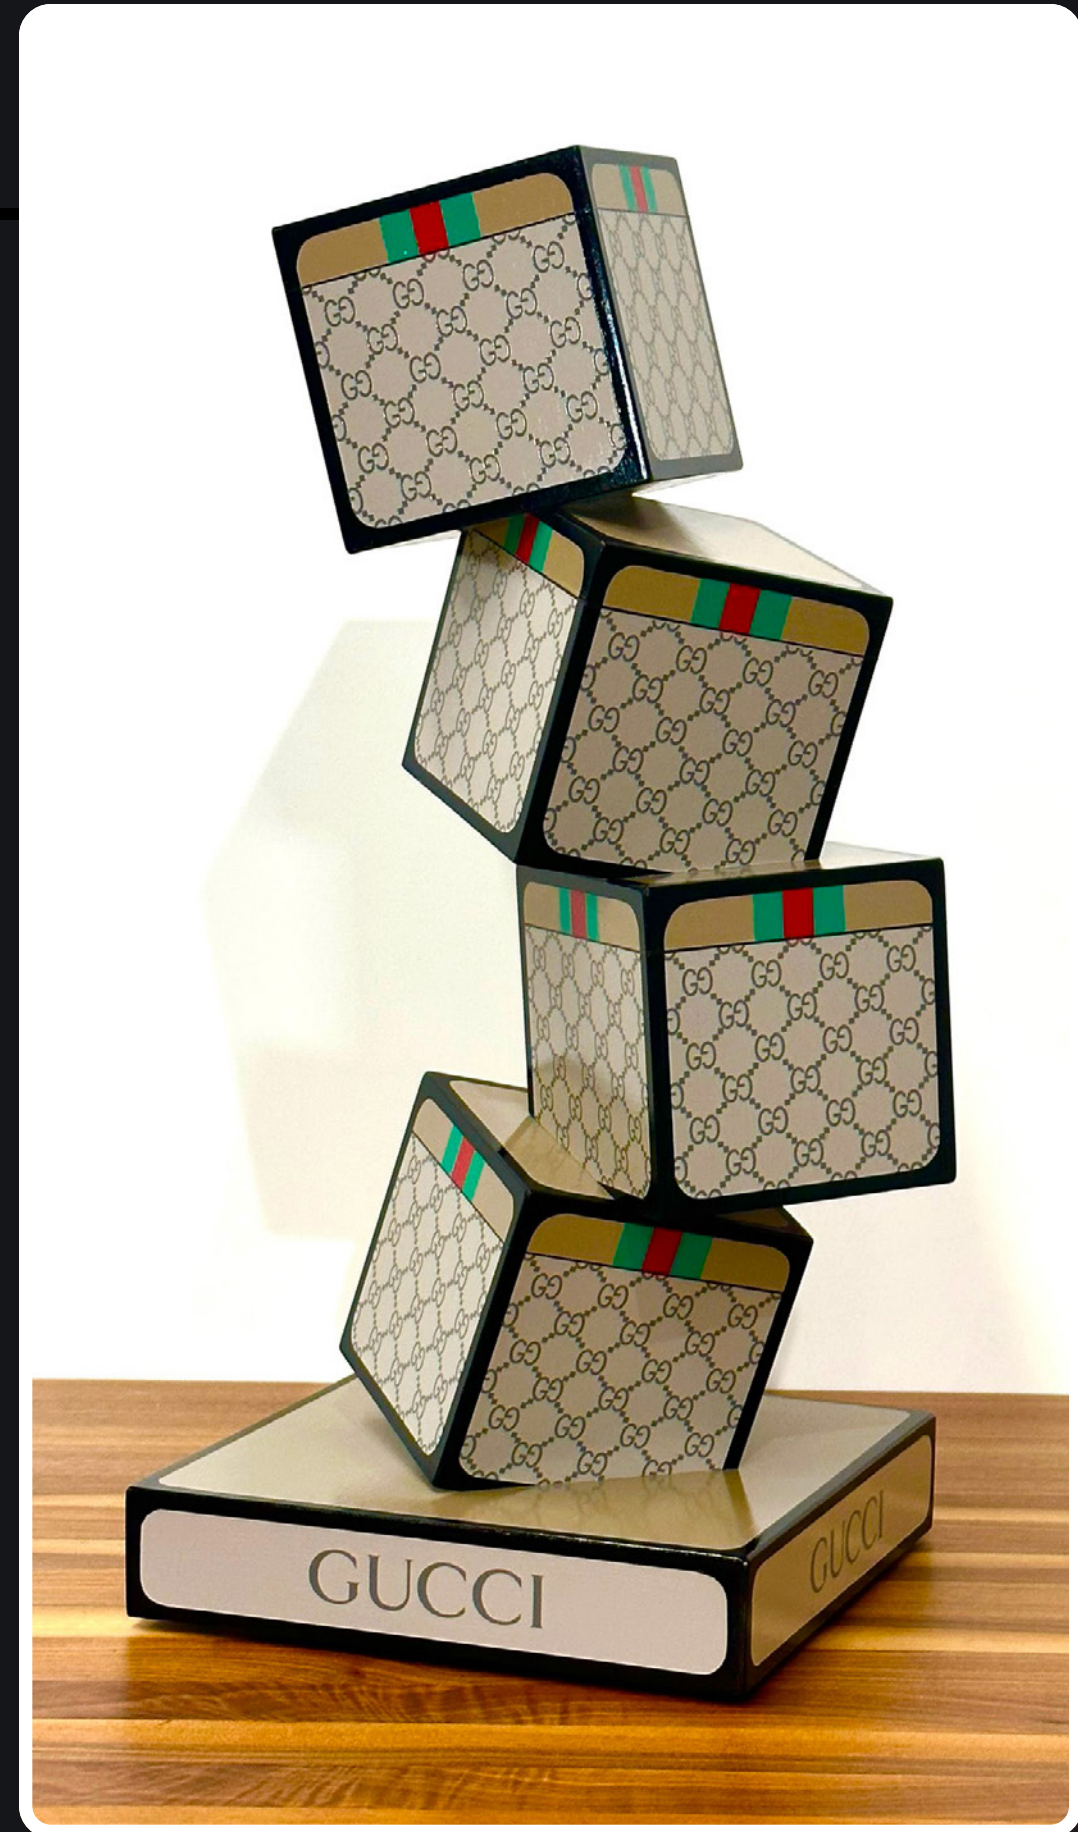

godwinks

56" x 76" x 13"
Acrylic pearlescent
paint on skateboards.

scratch

73" x 59" x 15"
Acrylic paint
on skateboards

scratch

73" x 59" x 15"
Acrylic paint
on skateboards

scratch

73" x 59" x 15"
Acrylic paint
on skateboards

loo-ee

25" x 11" x 11"
Acrylic paint
on wood boxes

chockablockster

29" x 14" x 11"
Acrylic paint
on wood boxes

goochee

25" x 11" x 11"
Acrylic paint
on wood boxes

chockablock

25" x 11" x 11"
Acrylic paint
on wood boxes